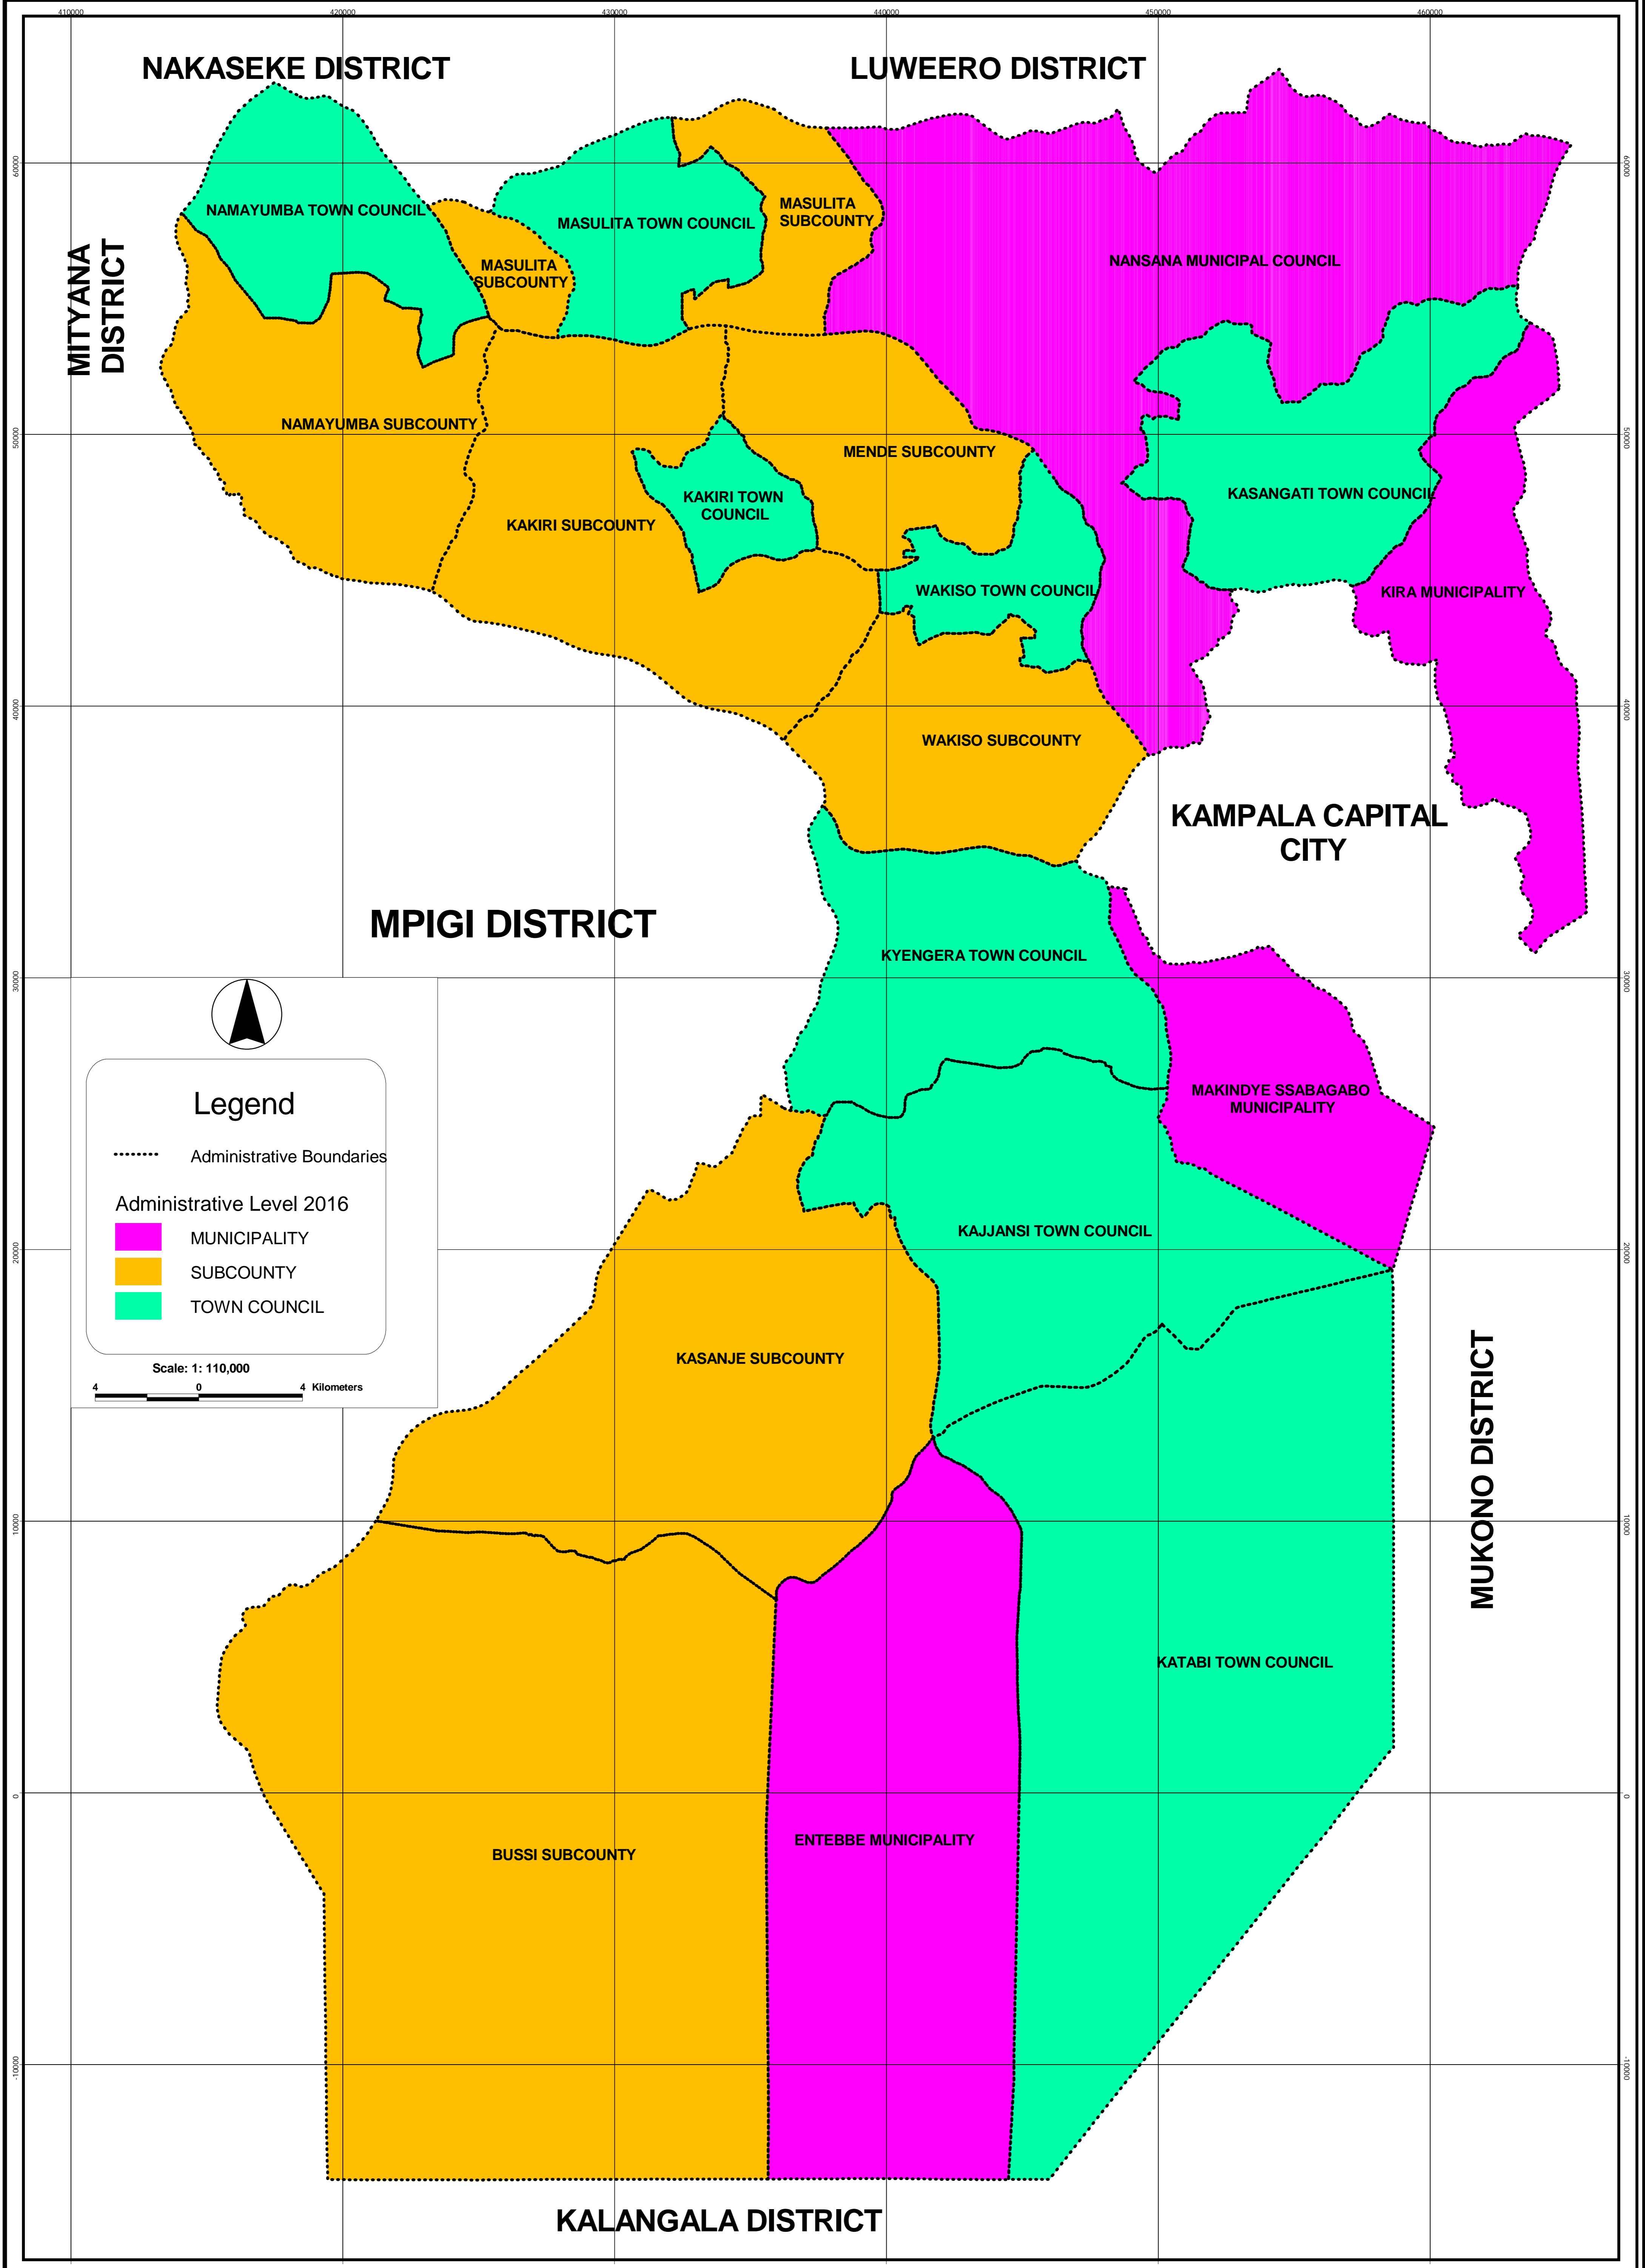

ADMINISTRATIVE LEVELS FOR WAKISO DISTRICT 2016

Legend

- Administrative Boundaries
- Administrative Level 2016
 - MUNICIPALITY
 - SUBCOUNTY
 - TOWN COUNCIL

Scale: 1: 110,000

4 0 4 Kilometers

NAKASEKE DISTRICT

LUWEERO DISTRICT

MITYANA DISTRICT

NANSANA MUNICIPAL COUNCIL

NAMAYUMBA TOWN COUNCIL

MASULITA TOWN COUNCIL

MASULITA SUBCOUNTY

MASULITA SUBCOUNTY

NAMAYUMBA SUBCOUNTY

MENDE SUBCOUNTY

KAKIRI TOWN COUNCIL

KAKIRI SUBCOUNTY

WAKISO TOWN COUNCIL

KASANGATI TOWN COUNCIL

KIRA MUNICIPALITY

WAKISO SUBCOUNTY

KAMPALA CAPITAL CITY

ENTEBBE MUNICIPALITY

KALANGALA DISTRICT